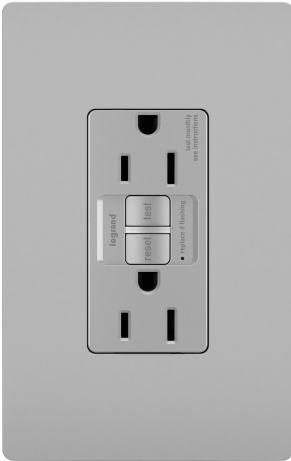

radiant Collection
radiant® 15A Duplex Self-Test GFCI Receptacles with SafeLock® Protection, Gray
Part No. 1597GRYCCD12

GFCI receptacles from the radiant® Collection self-test automatically every three seconds to ensure reliable protection from shock due to ground fault occurrences. Meeting National Electrical Code requirements for ground fault protection, GFCI receptacles make it easier to recognize and fix trips right where they happen – no more confusion at the breaker box. Maximize safety, in style, with GFCI protection featuring the sleek, clean lines of radiant. GFCI protection is required by code in bathrooms, kitchens, garages, basements, outdoor areas, and for any other outlets found within six feet of a sink or water source. GFCI outlets should always be used when replacing existing GFCI outlets during renovation. Made exclusively for use with screwless Wall Plates from the radiant® Collection, sold separately. Spec-Grade devices are engineered to meet federal specifications for use in commercial installations.