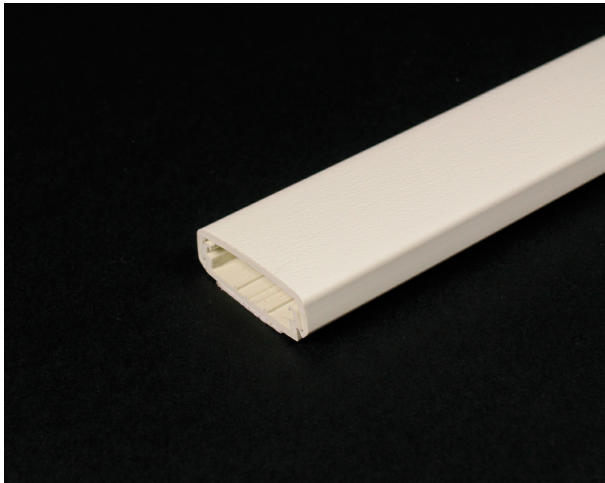

**Wiremold**  
**Wiremold 800 Series Raceway Base and Cover, White**  
Part No. 800BAC-WH

The Wiremold 800 Series raceway is a single compartment raceway for communication or power applications. It is ideal for use in classrooms, office, and hotel applications or anywhere a small low profile raceway is needed.

### General Info

Product Line	Wiremold	Color	White
UPC Number	786776523287	Country Of Origin	United States
Application Sector	Commercial	Standard	cULus Listed Surface Nonmetallic Raceway: File E90377 Guide RJYT/RJYT7
Type	Raceway		

### Dimensions

Product Width US	60.13 in	Product Weight US	13.41 lb
Product Volume US	28.56 cu in	Product Depth US	0.38 in
Product Height US	1.25 in		