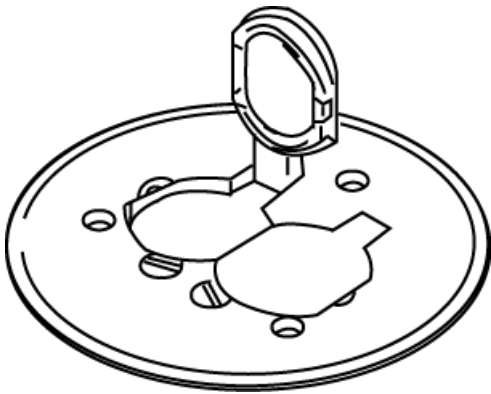

Wiremold  
Ratchet-Pro™ Series Aluminum Duplex Cover Plate  
Part No. 895TCAL

The Wiremold Ratchet-Pro™ brushed aluminum duplex cover plate with flip lids, 5 1/2 inch (140mm) for carpet or tile installations. Cover also works with 880 Series™ boxes. NOTE: All cover plates are furnished with gasket and three screws. The 895P Polycarbonate Series Cover Plates must be field modified for dual service.

### Dimensions

Product Width US	5.5 in	Product Weight US	0.46 lb
Product Volume US	7.56 cu in	Product Depth US	5.5 in
Product Height US	0.25 in		