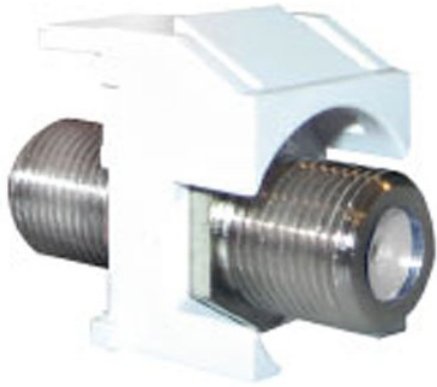

adorne Collection  
adorne® Video F-Connector, White  
Part No. ACNRFCW1

Keystone insert to support a connection of up to 3 GHz bandwidth.

## Features & Benefits

Pair with a 1-Port, 2-Port, or 4-Port adorne frame for use in an adorne Wall Plate

Innovative snap-in system makes installation fast and simple

Complete the look with a stunning, screwless adorne® Wall Plate, not included. Available in a range of contemporary colors and finishes. Coordinate with other designer switches & outlets