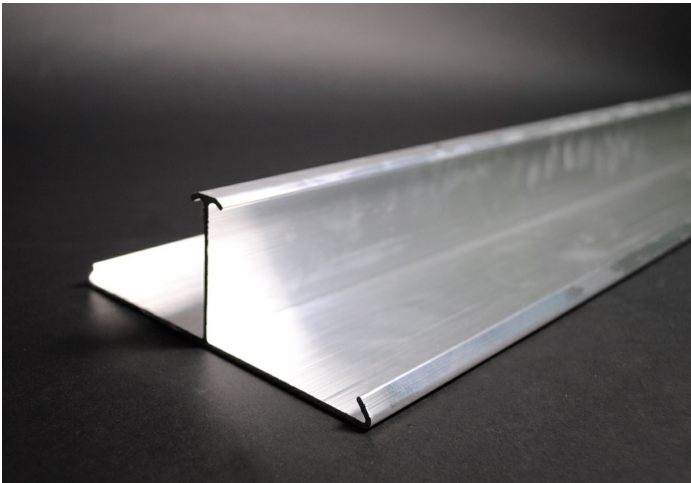

Wiremold
Wiremold ALDS4000 Series Raceway Base
Part No. ALDS4000B

The 4000 Designer Series Aluminum Raceway from Legrand provides an aesthetically and functionally superior alternative to existing raceway profiles. ALDS4000 Series Raceway includes a variety of innovative features and fittings that save installation time, cost less to specify, and provide 1/3 more wiring capacity than conventional box-style raceway profiles. ALDS4000 Series Raceway is a dual service aluminum raceway, with twin covers and a built-in divider that provides full isolation of services. With its increased capacity and unique downward-facing activation capabilities, ALDS4000 Series Raceway is ideal for any commercial, institutional, or industrial application requiring a high capacity metal raceway.

Features & Benefits

This product meets the material restrictions of RoHS

Specifications

General Info

Product Line	Wiremold	Color	Silver
UPC Number	786776083101	Country Of Origin	Mexico
Application Sector	Commercial	Standard	cULus Listed Surface Metal Raceway: File E4376: Guide RJBT/RJBT7
Type	Raceway		

Dimensions

Product Width US	120.0 in	Product Weight US	34.85 lb
Product Volume US	1320.0 cu in	Product Depth US	2.0 in
Product Height US	5.5 in		

Listing Agencies / 3rd Party Agencies

cULus ListingNumber	E4376	cULus Listed	Yes
---------------------	-------	--------------	-----