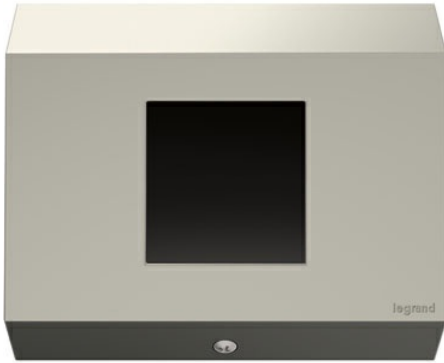

adorne Collection
Discontinued - adorne® 1-Gang Control Box (No Devices), Titanium
Part No. APCB4TM1

Add the lighting control or power access for your adorne Under-Cabinet solution by connecting to the existing in-wall wiring. Easily customize with adorne devices of your choosing, for clean counters and more functional space, all without interrupting your backsplash. 2-Gang Control Box also available.

Features & Benefits

Perfect for eliminating clutter and creating a more functional kitchen counter space

Keeps countertops free of the hazards and mess of wires

Connects to existing in-wall wiring. Add adorne switch, outlet or dimmer devices to power your customized Under-Cabinet Lighting and Power System

Single-pole operation is ideal for controlling a garbage disposal or adorne LED Linear Lights

Designed for professional, hard-wired installations

Once installed, this item is designed to fit onto the adorne Modular Track

Specifications

General Info

Product Line	Pass & Seymour	Replaced by Part Number	
Color	Titanium	Country Of Origin	China
Standard	cETLus		

Technical Information

Environmental Conditions	Dry Interior Locations
--------------------------	------------------------