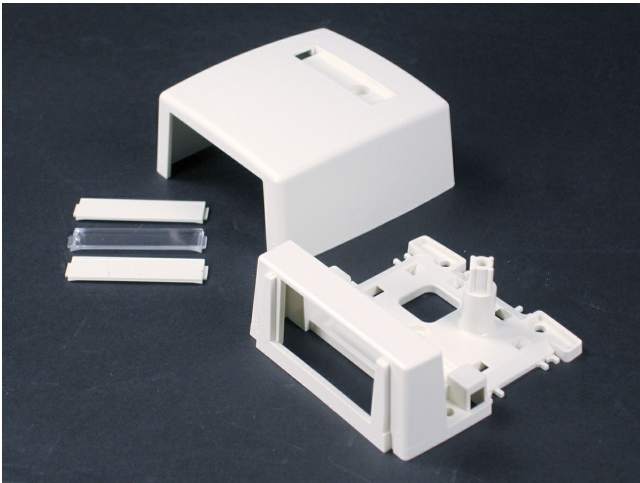

Wiremold
Uniduct 2700-2800 Series One-Insert Multimedia Box Fitting
Part No. CM-MMB-291-WH

Accepts one 2A size Wiremold Open System Communication Module or Pass and Seymour Activate Series Insert. Compatible with Uniduct 2700, 2800, and 2900 Series Raceways.

Features & Benefits

Fiber storage loop. Accepts two CM2 size Wiremold Open System communication modules or Pass and Seymour Activate Series inserts. Compatible with Wiremold 400, 800, and 2300 Series Raceways.