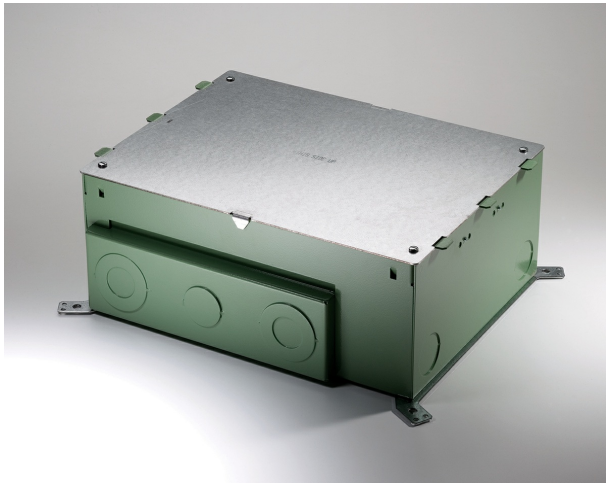

**Wiremold**  
**Evolution™ Series Eight Gang On-Grade Floor Box**  
Part No. EFB8S-OG

The Evolution™ Series Eight Gang On-Grade Floor Box is designed to be installed in both on-grade and above grade concrete floor applications. Box has an epoxy coating that allows the box to be placed in on-grade applications without the need for additional vapor barriers. The box has a fully finished interior to assist plugging and unplugging of devices, and comes complete with all components needed for initial installation. Designed to work with standard size wall plates for eight gangs of capacity. Custom options are available upon request.

## Features & Benefits

The Evolution™ Series Eight Gang On-Grade Floor Box is designed to be installed in both on-grade and above grade concrete floor applications. Box has an epoxy coating that allows the box to be placed in on-grade applications without the need for additional vapor barriers. The box has a fully finished interior to assist plugging and unplugging of devices, and comes complete with all components needed for initial installation. Designed to work with standard size wall plates for eight gangs of capacity. Custom options are available upon request.

### Dimensions

Product Width US	12.75 in	Product Weight US	19.73 lb
Product Volume US	1233.95 cu in	Product Depth US	16.13 in
Product Height US	6.0 in	Cubic Capacity	27.5 cu in