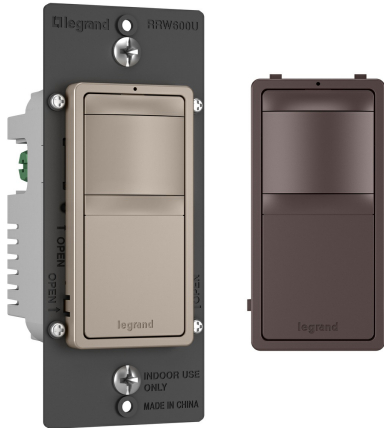

radiant Collection
radiant® Single Pole 3-Way Occupancy Sensor, Dark Bronze
 Part No. RRW600UBCCCV4

Simplify control while saving energy, with the radiant® Occupancy Sensor. Automatically turning the light on when someone enters a room, and shutting it off when the room is empty, this sensor includes an adjustable timed delay for shut off, as well as additional settings for more flexible control. Part of the radiant® Collection, it features clean lines and smooth paddle action for a sophisticated touch. Made exclusively for use with screwless Wall Plates from the radiant® Collection, sold separately.

Features & Benefits

Simplify control while saving energy, with the radiant® Occupancy Sensor. Automatically turning the light on when someone enters a room, and shutting it off when the room is empty, this sensor includes an adjustable timed delay for shut off, as well as additional settings for more flexible control. Part of the radiant® Collection, it features clean lines and smooth paddle action for a sophisticated touch. Made exclusively for use with screwless Wall Plates from the radiant® Collection, sold separately.

Turn the light on when you enter, and let it turn itself off automatically after you leave for true convenience.

Features an adjustable time delay, letting you set the automatic shut-off after a specified window of time. Delay settings range from 30 seconds to 20 minutes after the room is vacated.

Installs easily in place of a standard light or fan (single-pole) switch. No neutral wire required.

Locator light illuminates when switch is off, emitting a soft glow to help you find it in the dark.

More color options available to fit any style, including finishes to match current hardware and lighting trends.