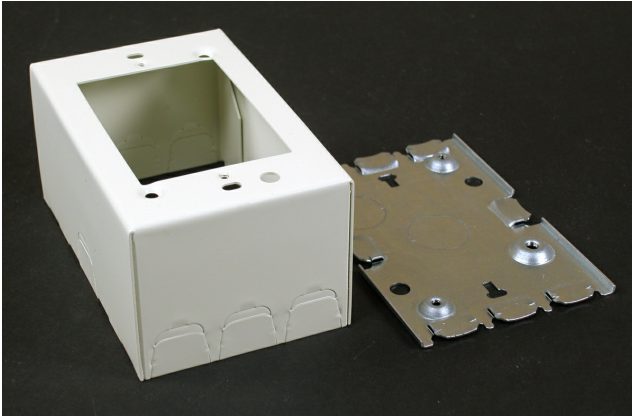

Wiremold
Wiremold 500/700 Series Single-Gang Deep Switch and Receptacle Box Fitting, Ivory
Part No. V5744S

Wiremold 500 Series and 700 Series raceways are ideal for surface mounting small amounts of electrical wiring or communication cables. These rugged raceways offer a low profile appearance which blend with any decor. Available in our exclusive ScuffCoat finish.

Features & Benefits

This product meets the material restrictions of RoHS

Specifications

General Info

Product Line	Wiremold	Color	Ivory
UPC Number	786776070484	Country Of Origin	United States
Application Sector	Commercial	Standard	cULus Listed Surface Metal Raceway: File E41751: Guide RJPR
Type	Raceway		

Dimensions

Product Width US	4.75 in	Product Weight US	0.63 lb
Product Volume US	35.38 cu in	Product Depth US	2.38 in
Product Height US	3.13 in		

Buy American Act Compliance

NAFTA	Yes
-------	-----

Additional Information