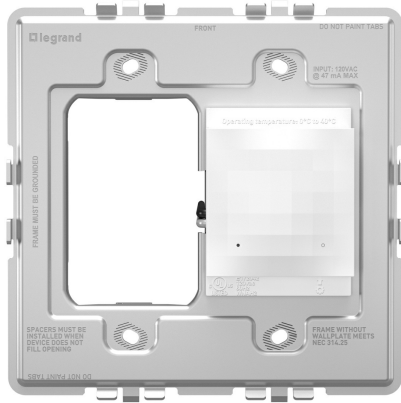

adorne Collection  
**adorne® Smart Surface-Mount Gateway with Netatmo, White**  
 Part No. WNAH2W1

The smartest way to take control of lights and power, optimized for whole home use. Smart Lighting lets you set the exact lighting you need, from anywhere, adding safety and convenience to your home. And delivering it all with unprecedented range and reliability, adorne® with Netatmo leverages leading Netatmo technology to provide an ideal solution for larger homes with many smart products. Start with the Smart Gateway to establish a robust and dedicated mesh network, then add smart switches, dimmers and outlets to build a solution that perfectly fits a home's unique space and needs. Options even include wireless smart switches and dimmers for easily adding 3-way control.

## Features & Benefits

The foundation of an adorne with Netatmo solution, the surface-mount Gateway is cleverly designed to install easily beside an existing single-gang switch or outlet, no back box or network wiring required.

### Dimensions

---

Product Width US	4.19 in	Product Depth US	0.56 in
------------------	---------	------------------	---------

---

Product Height US	4.19 in
-------------------	---------

---