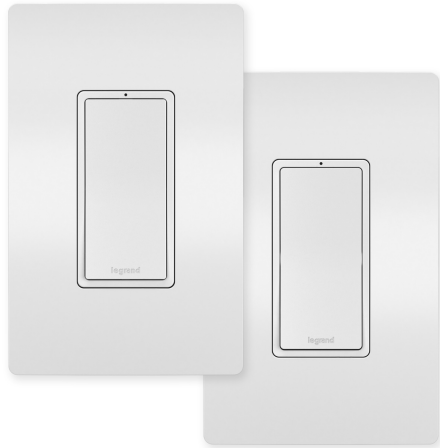

radiant Collection  
radiant® Easy 3-Way Switch Kit, White  
Part No. WNREZK10WH

This kit uses a wireless switch to easily add control of a light or fixture from a second location, even in rooms or locations currently without 3-way wiring.

Simply replace the existing light switch with the kit's radiant® Switch (wired), then use the included battery-powered radiant® Wireless Switch to add another point of control wherever it is desired. The Wireless Switch mounts to any wall or surface – without cutting, wiring or tools – using the provided adhesive. The kit's devices come pre-paired to enable multi-location control in seconds.