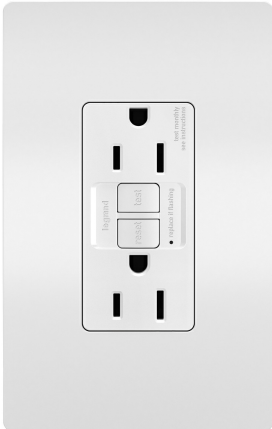

radiant Collection  
**radiant® 15A Duplex Self-Test GFCI Receptacles with SafeLock® Protection, White**  
 Part No. 1597W

GFCI receptacles from the radiant® Collection self-test automatically every three seconds to ensure reliable protection from shock due to ground fault occurrences. Meeting National Electrical Code requirements for ground fault protection, GFCI receptacles make it easier to recognize and fix trips right where they happen – no more confusion at the breaker box. Maximize safety, in style, with GFCI protection featuring the sleek, clean lines of radiant. GFCI protection is required by code in bathrooms, kitchens, garages, basements, outdoor areas, and for any other outlets found within six feet of a sink or water source. GFCI outlets should always be used when replacing existing GFCI outlets during renovation. Made exclusively for use with screwless Wall Plates from the radiant® Collection, sold separately. Spec-Grade devices are engineered to meet federal specifications for use in commercial installations.

## Dimensions

---

Product Width US	1.73 in	Product Depth US	1.25 in
Product Height US	4.2 in		

---