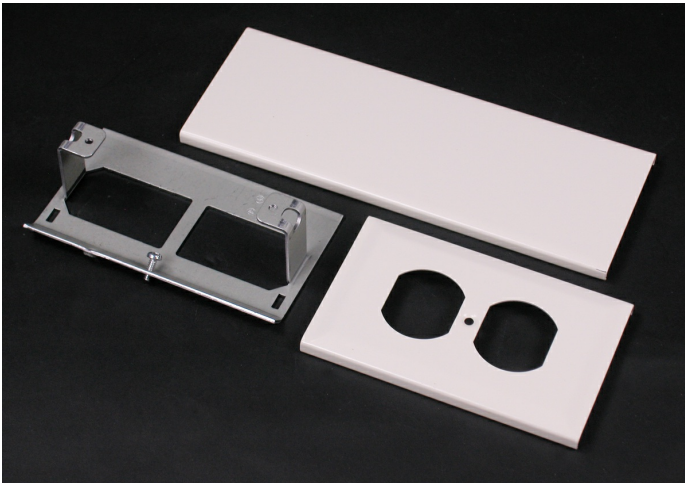

Wiremold
30TP Series Duplex Receptacle Cover
Part No. 30TP-B

For installations of 15A and 20A duplex receptacles. G3007C Device Bracket included. Ivory finish.

Features & Benefits

Add power receptacles or devices to existing modular Tele-Power Poles. Includes one receptacle mounting bracket.

Specifications

General Info

Product Line	Wiremold	Color	Ivory
UPC Number	786776046557	Country Of Origin	United States
Application Sector	Commercial	Standard	cULus Listed Multioutlet Assemblies: File E15191 E178348 Guide PVGT, Raceway Fittings: File E41751 Guide RJPR, Accessories: File E53857 Guide RVUR Meets Article 380 & 386 of NEC