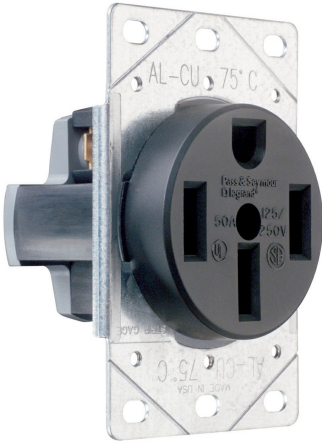

Pass and Seymour
50 Amp 125/250V NEMA 14-50R Flush Mount Electrical Outlet for Ranges / Dryers / EV Chargers
Part No. 3894

A durable solution that provides 50A 125/250V NEMA 14-50R power access for ranges, dryers and electric vehicle (EV) chargers. A single, flush-mount, straight-blade receptacle. 3-Pole, 4-Wire.

Features & Benefits

Provides 50A 125/250V power access for ranges, dryers, EV chargers and more; NEMA compliant.

Quality Materials.

Durability.

Time-tested Design.

Specifications

General Info

Product Line	Pass & Seymour	Replaced by Part Number
Country Of Origin	China	

Dimensions

Product Width US	2.5 in	Product Depth US	2.2 in
------------------	--------	------------------	--------

Listing Agencies / 3rd Party Agencies

CSA Listed	Yes	cULus Listed	Yes
------------	-----	--------------	-----