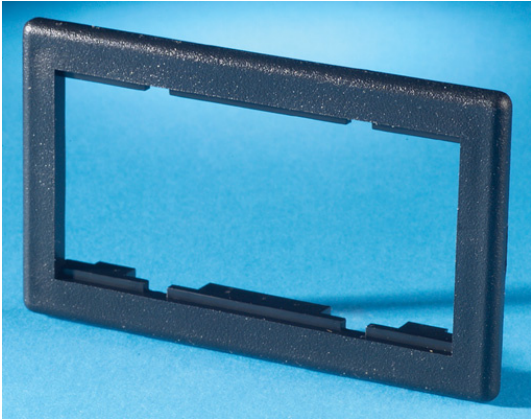

Ortronics
FURNITURE BEZEL, .125" DEEP FOR TIA 569 2.71" x 1.38" FURNITURE OPENING
Part No. 40700071-00

Can be combined with 42100009 to house up to three TracJacks. Must be used with 42100009 or 42100054. Legrand® offers TracJack® plates for most furniture systems. Plates easily snap mount into furniture, requiring no special tools. Plates are ruggedly constructed from high impact thermo-plastic 94V-0 rated.

Features & Benefits

Snap mount: Ease of installation.

Fits TIA 569A recognized furniture opening

Houses up to four TracJacks with 42100009 bezel

Front access design

Specifications

General Info

Product Line	Ortronics	UPC Number	662875284505
Country Of Origin	Taiwan, Province Of China	Application Sector	Commercial
Standard	UL Standard	Type	Workstation

Dimensions

Product Width US	3.19 in	Product Depth US	0.41 in
Product Height US	1.87 in		

Additional Information

Product Environmental Profile	Yes
-------------------------------	-----

Technical Information