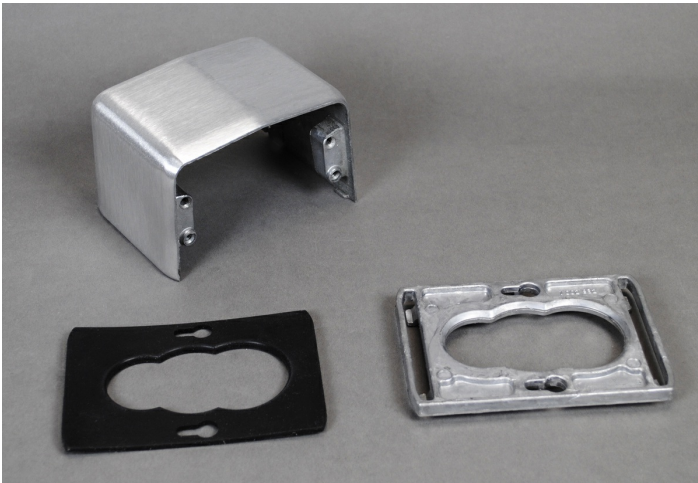

Wiremold
525 Series Service Fitting Housing
Part No. 525HB

Housing and base plate for all four-piece fittings. NOTE: Four-piece service fittings include: housing and base plate. Receptacles included when indicated in part number description. 525 Series Service Fittings have 27 cubic inches (442ml) of capacity.

Features & Benefits

Housing and base plate for all four-piece fittings. NOTE: Four-piece service fittings include: housing and base plate. Receptacles included when indicated in part number description. 525 Series Service Fittings have 27 cubic inches (442ml) of capacity.

Specifications

General Info

Product Line	Wiremold	UPC Number	786564015079
Country Of Origin	United States	Construction	Not Assembled
Application Sector	Commercial	Standard	cULus Listed Underfloor Raceway Fittings: File E11912 Guide RKQX/RKQX7