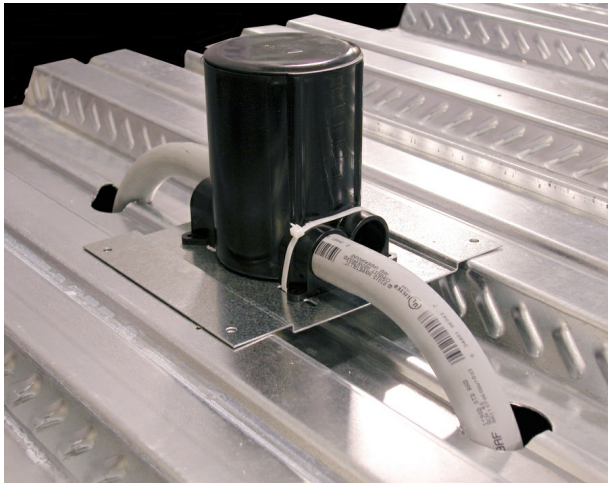

**Wiremold**  
**881FC Ratchet-Pro Fire Classified Nonmetallic Round PVC Floor Box**  
Part No. 881FC

Round PVC Floor Box supplied with reusable concrete cap, conduit reducers, and conduit hub plugs. Available for single service only. Graduated cubic inch markings inside the box indicate volume capacity at any depth. Box has parallel conduit hubs eliminating the need for 90 degree sweeps in installation. One-piece reduction from 1" to 1/2" (25mm to 12.7mm) conduit. Reducers and plugs located on a mounting bar for easier selection. For concrete pours of 2 1/4" to 6" (57mm to 152mm). Includes one 881ADP Adapter Ring. Box preserves the 2-hour fire rating of the floor in which it has been installed.

## Features & Benefits

Round PVC Floor Box supplied with reusable concrete cap, conduit reducers, and conduit hub plugs. Available for single service only. Graduated cubic inch markings inside the box indicate volume capacity at any depth. Box has parallel conduit hubs eliminating the need for 90 degree sweeps in installation. One-piece reduction from 1" to 1/2" (25mm to 12.7mm) conduit. Reducers and plugs located on a mounting bar for easier selection. For concrete pours of 2 1/4" to 6" (57mm to 152mm). Includes one 881ADP Adapter Ring. Box preserves the 2-hour fire rating of the floor in which it has been installed.