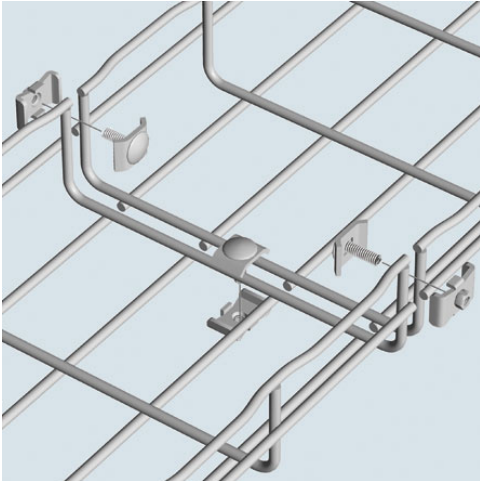

Cablofil
SPLICE WASHER KIT-STAINLESS (50 PCS) [943218]
Part No. 943218

Cablofil Wiremesh Cable Tray concept based upon performance, safety and economy

Features & Benefits

three qualities which make Cablofil Wiremesh Cable Tray system preferred by installers. Cablofil adapts to the most complex configurations, and its structure gives maximum strength for minimum weight. The ease of creating fittings, carried out on site, as well as the wide range of unique and universal accessories gives complete freedom in routing combined with exceptionally fast installation.

Specifications

General Info

Product Line	Cablofil	Finish	Stainless 316
UPC Number	800388017696	Country Of Origin	China
Type	Splicing		

Dimensions

Product Width US	4.0 in	Product Weight US	3.129 lb
Product Volume US	0.024 cu ft	Product Depth US	8.25 in
Product Height US	1.25 in		