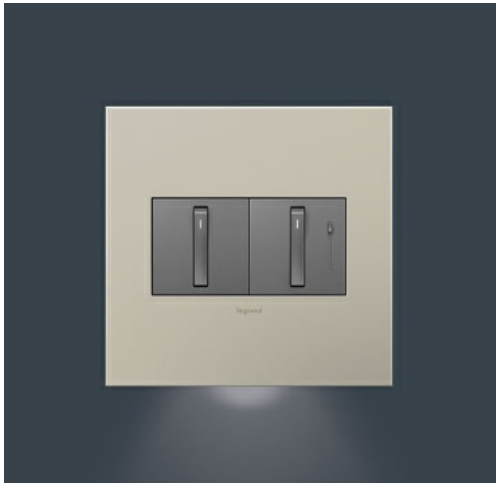

adorne Collection
Discontinued - adorne® Two-Gang Accent Nightlight
Part No. AAAL2G2

Perfect for hallways, kids' rooms, or anywhere a little bit of light can provide extra comfort and visibility. Providing a gentle glow, this accent nightlight fits below any existing adorne switch or dimmer, practically disappearing into the sleek design. Toggle through the additional light level options with a tap of the finger to match your need or preference.

Features & Benefits

For complete installation, device must be paired with an adorne® screwless Wall Plate (not included). Available in a range of contemporary colors and stunning finishes.

Perfect for hallways or children's bedrooms where the addition of a subtle wall nightlight provides comfort and visibility

The adorne Accent Nightlight provides a warm, gentle light below any existing switch

Leave your wall nightlight on or toggle through several level settings with just the tap of a finger

The device attaches directly to the bottom of existing adorne light switches and dimmers, and is invisible once installed, making it a sleek addition day and night

Specifications

General Info

Product Line	Pass & Seymour	Replaced by Part Number	
Color	Black	Country Of Origin	China