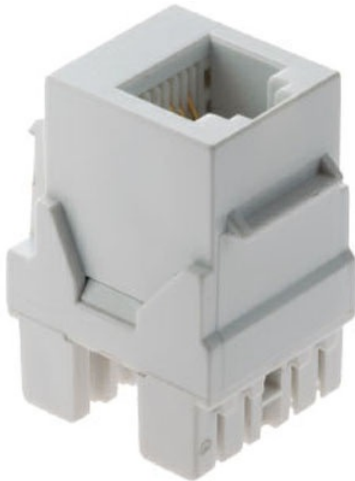

adorne Collection
adorne® RJ25 Phone Jack, Black
Part No. ACRJ25W1

Keystone insert to support up to three phone lines.

Features & Benefits

Pair with a 1-Port, 2-Port, or 4-Port adorne frame for use in an adorne Wall Plate

Innovative snap-in system makes installation fast and simple

Complete the look with a stunning, screwless adorne® Wall Plate, not included. Available in a range of contemporary colors and finishes. Coordinate with other designer switches & outlets

Easy "1-for-1" installation lets you simply upgrade your existing inserts in just minutes

Other colors available

Specifications

General Info

Product Line	Pass & Seymour	Replaced by Part Number	
Color	White	Country Of Origin	China
Application Sector	Residential/Commercial		