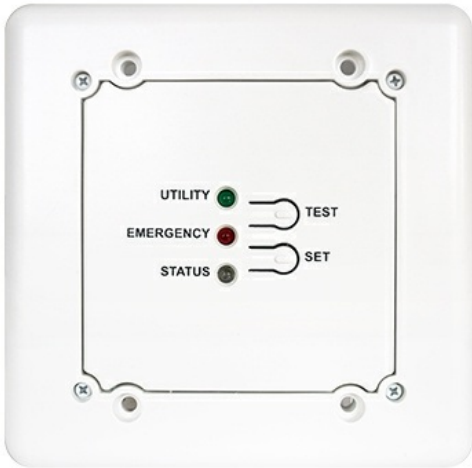

Wattstopper
EMERGENCY LIGHTING SURFACE MOUNT SWITCH ATS 120V/277V
Part No. AD-EPC-D-F-ATS

Emergency Lighting Transfer Switch is a single zone, silent emergency transfer control with universal dimming capabilities

Features & Benefits

- Dims designated emergency lights with the same control as normal lights
- Converts up to 20A of normal light fixtures to approved emergency lights
- During utility power interruption, turns designated emergency lights on at full brightness, regardless of dimmer setting
- Universal mounting allows for flush, fixture, plenum or panel mounting