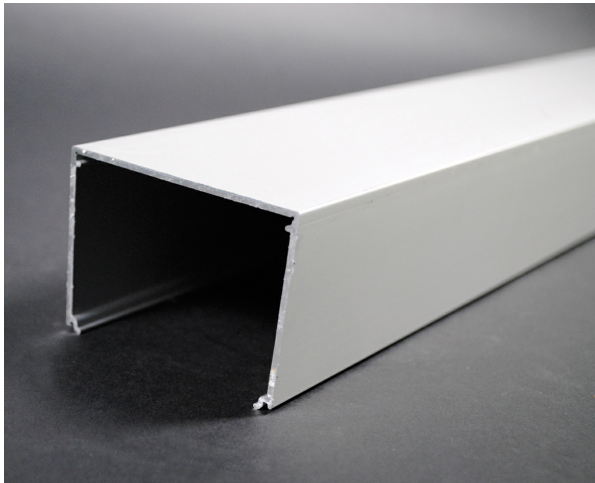

Wiremold
Wiremold ALA3800 Series Single Compartment Raceway Base
Part No. ALA3800B-10

The Wiremold ALA3800 Aluminum Raceway System meets the demands of commercial spaces, providing a handsome and effective method of directing power or communications services where required. The low-profile surface mounted raceway installs easily. The two-piece raceway means wiring is always accessible and changes are easily accomplished.

Features & Benefits

This product meets the material restrictions of RoHS

Specifications

General Info

| | | | |
|--------------------|--------------|-------------------|--|
| Product Line | Wiremold | Color | Silver |
| UPC Number | 786776189650 | Country Of Origin | Mexico |
| Application Sector | Commercial | Standard | cULus Listed Surface Metal Raceway: File E4376: Guide RJBT/RJBT7 |
| Type | Raceway | | |

Dimensions

| | | | |
|-------------------|-------------|-------------------|----------|
| Product Width US | 120.0 in | Product Weight US | 26.73 lb |
| Product Volume US | 766.8 cu in | Product Depth US | 2.13 in |
| Product Height US | 3.0 in | | |