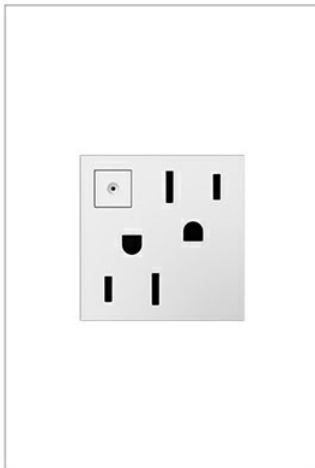

adorne Collection
adorne® 15A Energy-Saving On/Off Outlet, White
Part No. ARPS152W4

Add stunning, modern style with this outlet from the adorne Collection, while conserving energy when it's not in use. It allows you to stop the flow of power whenever you don't need it, for easy energy management. Made exclusively for use with screwless Wall Plates from the adorne® Collection, sold separately.

Features & Benefits

GETTING STARTED: For complete installation, device must be paired with an adorne® screwless Wall Plate (not included). Available in a range of contemporary colors and stunning finishes.