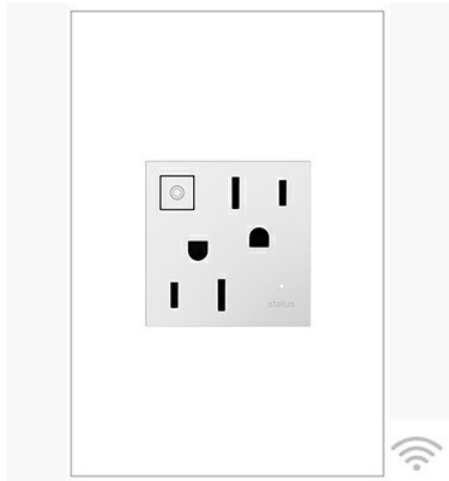

adorne Collection
Discontinued | adorne® 15A Wi-Fi Ready Outlet, White
Part No. ARPS15RF2W4

Upgrade a standard outlet for style and added control with this Wi-Fi Ready Outlet from adorne. Pair the outlet with a Wi-Fi Ready Remote Switch for multi-location control of a table or floor lamp plugged into the outlet. The Wi-Fi Ready Outlet features an on/off switch to conserve energy when not in use, and is tamper-resistant to help keep children protected. Made exclusively for use with screwless Wall Plates from the adorne® Collection, sold separately.

Features & Benefits

Installs in 15 minutes or less, fitting into an existing electrical box. No new wiring required for typical installation.

Pairs with the Wi-Fi Ready Remote Switch for multi-location control of a plugged in lamp or small appliance.

More color options available to fit any style, including finishes to match current hardware and lighting trends.

Complete the look with a stunning, screwless adorne® Wall Plate, not included. Available in a range of contemporary colors and finishes. Coordinate with other designer switches & outlets.

Specifications

General Info

Product Line	Pass & Seymour	Replaced by Part Number	
Color	White	Finish	Matte
Country Of Origin	China	Number of Receptacles	2
Works With	Amazon Alexa, Google Assistant, Radio Frequency	Outlet Type	Indoor, Residential, Wi-Fi Ready
Warranty Type	Limited Lifetime Warranty	Type	Outlet