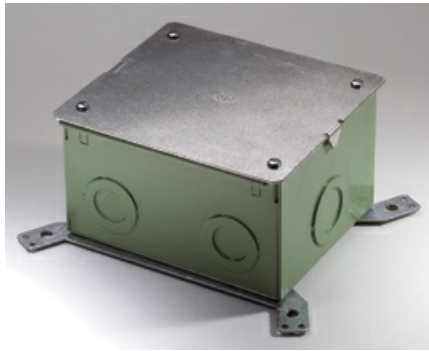

Wiremold
Evolution™ Series Furniture Feed On-Grade Floor Box
Part No. EFBFF-OG

Evolution™ Series Furniture Feed On-Grade Floor Box is for use in on-grade and above grade concrete floor applications. Box is provided with a protective, disposable cover that allows the box to be installed at any point in the construction process. Box is available with an epoxy coating for on-grade applications. Custom options are available upon request. For use with carpet, tile and wood covered floors. NOTE: Not designed for use with bare concrete or terrazzo floors.

Features & Benefits

This product meets the material restrictions of RoHS

Specifications

General Info

Product Line	Wiremold	Color	Green
UPC Number	786776176506	Country Of Origin	United States
Construction	Assembled	Application Sector	Commercial
Standard	cULus Listed Metallic Outlet Boxes: File E2961 Guide QCIT Meets Article 314.27(C) of NEC.	Type	Floor Box

Dimensions

Product Width US	6.63 in	Product Weight US	5.1 lb
Product Volume US	204.29 cu in	Product Depth US	7.25 in
Product Height US	4.25 in	Cubic Capacity	129 cu in

Listing Agencies / 3rd Party Agencies