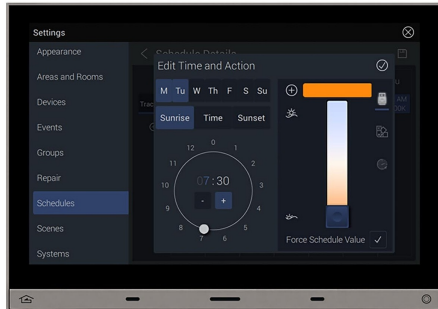

Equinox 73 is a high bright LCD touchscreen that is always on and always available. The touchscreen provides immediate control and status of lighting and shades.

Features & Benefits

Hardwired, always connected, always on multi-system dashboard (showing lighting, shade, and divide and combine status via on-screen widgets)

Simple single button control of the entire space using the room button

Glass to edge aesthetic and graphical user interface

Home button returns to the main dashboard, no matter where you are in the on-screen navigation

Access favorite scenes, lighting loads, or shades quickly from the main screen. Swipe left or right to access more favorites

Five main widgets simplify the control of a space or the entire project – Lighting, Shades, Scenes, Divide and Combine, Main Screen/Room Button

Additional widgets for Schedules, Events, and Scenes are easily created or modified from the touchscreen or app

Three levels of user access controlled by passwords

Programmable tactile switch can provide traditional "on" or "off" function, personalized scene control, etc.