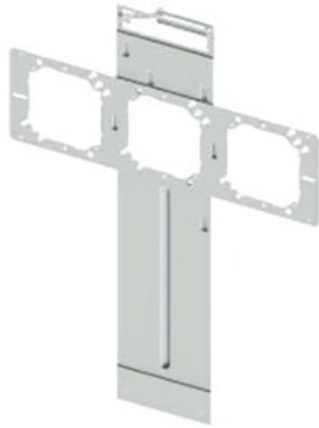

Cablofil
DOUBLE OPENING FLOOR BRACKET 15" OC BOX OF 25 [FP981558]
Part No. FP981558

Rough-in is fast and easy with FAS Power. Manufactured floor brackets slide under the sill plate with no vertical measuring needed. Wall brackets with pre-mounted boxes and rings quickly attach to the stud. And for fast job starts, FAS Power products are prepackaged and shipped to the requirements of the contractor. To save time in the planning process, use our online configurator.

Features & Benefits

Time saving Kick in Floor bracket design

Specifications

General Info

Product Line	Cablofil	Finish	Pre-Galvanized
UPC Number	800388058590	Country Of Origin	United States
Standard	UL Listed		

Dimensions

Product Width US	5.0 in	Product Height US	15.0 in
------------------	--------	-------------------	---------

Buy American Act Compliance

BAA	Yes
-----	-----