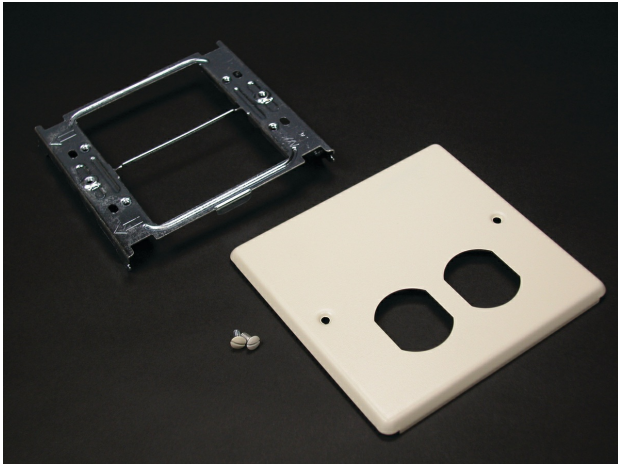

Wiremold
Wiremold 4047 Series Two-Gang Cover One Duplex Receptacle Fitting, Gray
Part No. G4047BX

The Wiremold 4000 Series Raceway is the workhorse of surface cable raceway systems. The multiple channel cable raceway can be divided for multi-service applications and is ideal for all applications requiring a large cable capacity dual service steel raceway. Commercial, institutional and industrial applications all benefit from the Wiremold 4000 Series rigid steel construction and durable Ivory ScuffCoat finish. The Wiremold 4000 Series Raceway is also ideal for municipalities that require either all steel construction or prohibit nonmetallic cable management systems.

Features & Benefits

This product meets the material restrictions of RoHS

Specifications

General Info

Product Line	Wiremold	Color	Gray
UPC Number	786776050714	Country Of Origin	United States
Application Sector	Commercial	Standard	cULus Listed Surface Metal Raceway: File E41751: Guide RJPR
Type	Raceway		

Dimensions

Product Width US	4.75 in	Product Weight US	0.35 lb
Product Volume US	17.81 cu in	Product Depth US	0.75 in
Product Height US	5.0 in		

Buy American Act Compliance

NAFTA	Yes
-------	-----

Additional Information