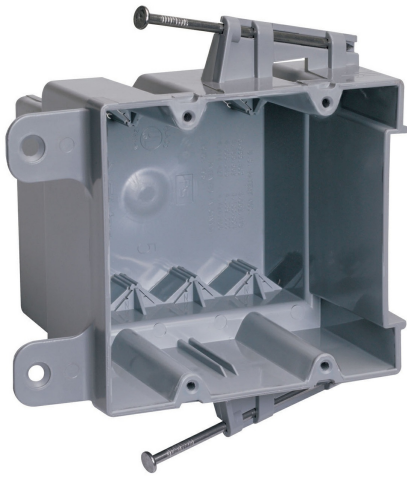

Pass and Seymour  
Switch and Outlet Box  
Part No. P235RAC

Two-Gang Switch and Outlet Box with captive mounting nails on each end and threaded mounting holes. It has four Auto/Clamps on each end. It is made with durable, impact-resistant thermoplastic. It is easy to install with a rectangular cutout. 100 pack.

### Dimensions

Cubic Capacity	35 cu in
----------------	----------