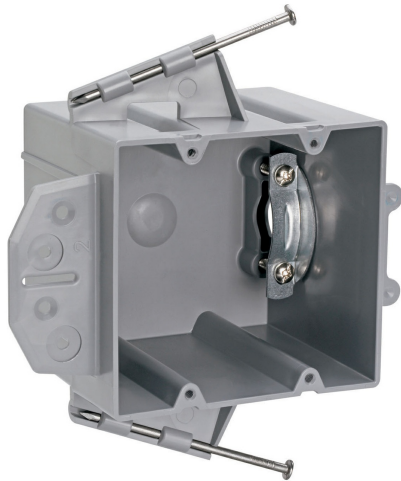

**Pass and Seymour  
Range and Dryer Box**  
Part No. P242RRD

Range and Dryer Box with captive Mounting Nails on Each End. 1/2-inch offset for wood or steel stud mounting with metal cable clamp. 12 pack.

## Features & Benefits

Auto/Clamps on each end eliminate the need for separate cable clamps.

Easy installation, rectangular cutout.

Location ribs enable the installer to quickly and accurately maintain a 1/2 inch offset.

Constructed of impact-resistant thermoplastic.

### Dimensions

Product Width US	4.0 in	Product Depth US	4.0 in
Product Length US	3.75 in	Cubic Capacity	42 cu in