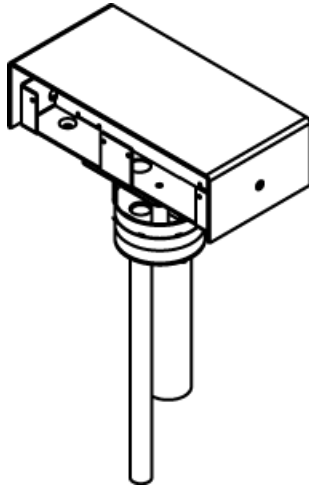

Wiremold
RC91GHBTC Series Poke-Thru Insert With Double-Width Service Head
Part No. RC92GHBTC

Includes insert stem with disposable plate and four-gang service head with housing, base, scrub water gasket, and barrier. Service head and insert install together to make a poke-thru assembly. Combine with faceplates (sold separately) to complete service head assembly. Shown assembled. Service head is shipped unassembled with the insert stem. NOTE: Assembled with scrub water gasket. For use on tile or carpet floors. Requires a minimum 3 1/16" (78mm) diameter hole.

Features & Benefits

Includes insert stem with disposable plate and four-gang service head with housing, base, scrub water gasket, and barrier. Service head and insert install together to make a poke-thru assembly. Combine with faceplates (sold separately) to complete service head assembly. Shown assembled. Service head is shipped unassembled with the insert stem. NOTE: Assembled with scrub water gasket. For use on tile or carpet floors. Requires a minimum 3 1/16" (78mm) diameter hole.

Specifications

General Info

Product Line	Wiremold	UPC Number	786564021681
Country Of Origin	Mexico	Construction	Assembled
Number of Knockouts	2	Application Sector	Residential/Commercial

Standard	cULus Listed Metallic Outlet Boxes: File E2961 Guide QCIT, cULus Listed Nonmetallic Outlet Boxes & Fittings Classified for Fire Resistance: File R8209 Guide CEYY Meets Article 300.21 300.22[C] & 314 of NEC	Type	Poke-Thru
----------	---	------	-----------

Dimensions

Cubic Capacity	24.5 cu in
----------------	------------

Listing Agencies / 3rd Party Agencies

cULus ListingNumber	E2961	cULus Listed	Yes
---------------------	-------	--------------	-----

Buy American Act Compliance