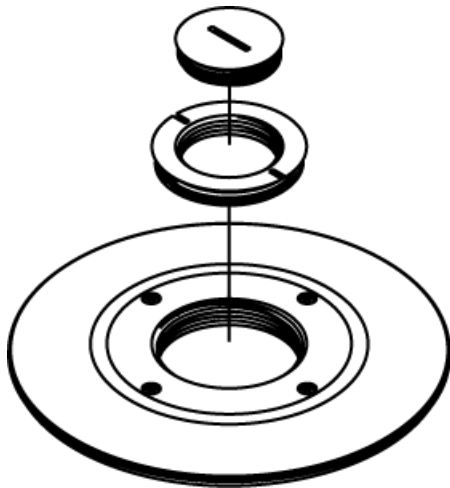

Wiremold
RC9AM2STC Single-Service Furniture-Feed Poke-Thru Device Cover Assembly
Part No. RC9CM2TCBK

Complete with combination 1 1/4" and 2" trade size threaded conduit openings and closure plugs. Must be used with a conduit connector (not included) at the adapter assembly plate to maintain fire classification. Finish flange/cover assembly available in gray (GY), black (BK), and brushed aluminum (AL). NOTE: Assembled with scrub water gasket. For use on tile or carpet floors. RC9AM2TC Series Poke-Thru Devices require a 3" (76mm) diameter hole. Not designed to work with bare concrete or terrazzo. Floor covering thickness 1/8" minimum.

Features & Benefits

Complete with combination 1 1/4" and 2" trade size threaded conduit openings and closure plugs. Must be used with a conduit connector (not included) at the adapter assembly plate to maintain fire classification. Finish flange/cover assembly available in gray (GY), black (BK), and brushed aluminum (AL). NOTE: Assembled with scrub water gasket. For use on tile or carpet floors. RC9AM2TC Series Poke-Thru Devices require a 3" (76mm) diameter hole. Not designed to work with bare concrete or terrazzo. Floor covering thickness 1/8" minimum.