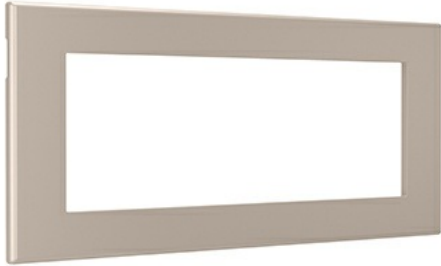

radiant Collection
Furniture Power Replacement Bezel for Basic Power Unit- Nickel
Part No. RDBNI

radiant Furniture Power Centers allow you to conveniently bring power and charging right to the spaces where people work and play, all in a compact, aesthetically pleasing package. Office lobbies, waiting rooms, cafeterias, restaurants/bars, lecture halls, transportation hubs, guest rooms, etc. can benefit from the installation of radiant Furniture Power.

Features & Benefits

Simply cut an opening, insert, tighten clamps, snap on the bezel and plug in.

A compact, low profile design mounts quickly into many surfaces using screw clamps instead of wood screws.

Safe for spills and ready to mount in horizontal surfaces like table tops

Two USB charging ports (5V, 3.1A total) to charge mobile devices as quickly as possible.

Two tamper-resistant receptacles to protect yourself and your devices from damage or risk of injury.

Available in five attractive shades to complement the style of your furniture: black, white, brown, light almond and nickel. Included bezel prevents exposed screws from being seen.

Version 2 models feature an optional push button switch that controls a cord-connected lighting fixture.