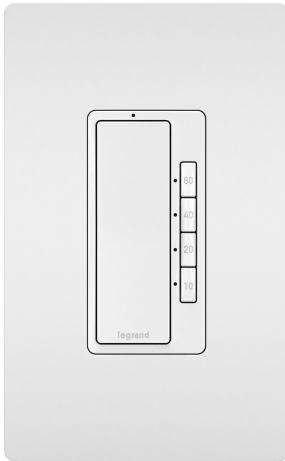

radiant Collection
radiant® 4-Button Digital Timer, White
Part No. RT2W

Installs easily in place of a standard light or fan switch, or older spring-wound timer and includes manual on/off through the paddle switch for added convenience. A locator light illuminates when switch is off, emitting a soft glow to help you find it in the dark. Made exclusively for use with screwless Wall Plates from the radiant® Collection, sold separately.

Lets you select a desired preset shut-off time, including 60, 40, 20 and 10 minutes.

Locator light illuminates when switch is off, emitting a soft glow to help you find it in the dark.

Complete the look with a sleek, screwless radiant® Wall Plate, and coordinate with other designer switches and outlets available from the radiant® Collection.

More color options available to fit any style.

Specifications

General Info

| | | | |
|--------------------|----------------|-------------------------|------------------------|
| Product Line | Pass & Seymour | Replaced by Part Number | |
| Color | White | Country Of Origin | China |
| Features | Timer | Switch Type | Paddle |
| Number of Switches | 1 | Application Sector | Residential/Commercial |
| Standard | cULus | Warranty Type | 5-Year |
| Type | Switch | | |