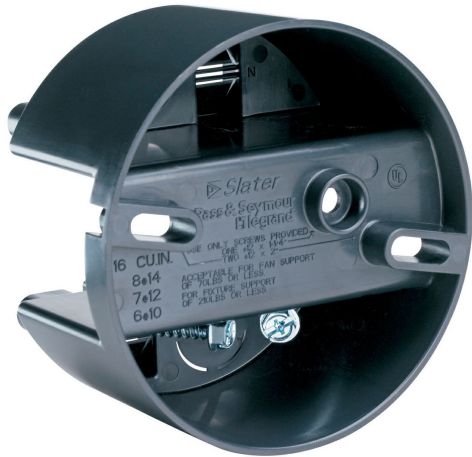

Pass and Seymour  
4-in Round Direct Mount Ceiling Fan Box  
Part No. S116FAN

Ceiling Fan Box with Direct Mount. 24-Pack.

## Features & Benefits

Easy installation. One #10 x 1 1/4 inch screw holds the box at rough in. Two factory-supplied #10 x 2 inch screws secure the fan or fixture through the box, directly to the joist.

UL Listed for fan and fixture support.

Mounts directly under a joist or on a joist cross member.

Impact-resistant Noryl means no ground wiring as with metal boxes.

Screw lock holds screws in box until needed. No lost hardware and no broken spiral saw bits.

### General Info

Product Line	Pass & Seymour	Color	Black
Country Of Origin	United States	Application Sector	Residential/Commercial
Standard	UL listed		