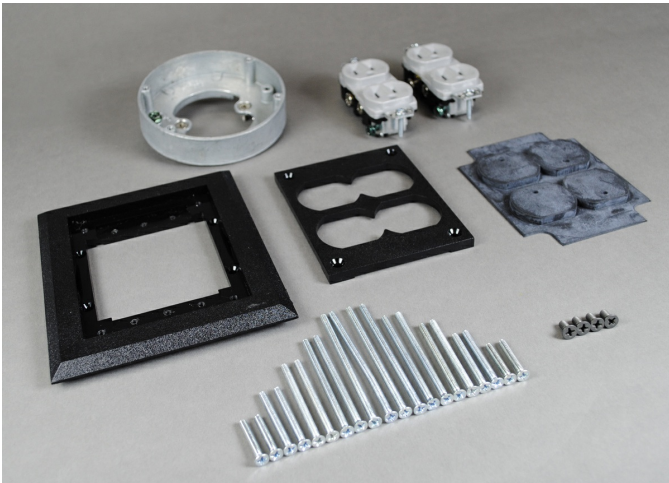

Wiremold
Source I Double Duplex Power Activation
Part No. S175BLK

Double duplex black polycarbonate assembly, 7/8" to 3 3/8" [22.2mm to 86mm] concrete topping. 15A, 125V receptacles included.

Features & Benefits

Double duplex black polycarbonate assembly, 7/8" to 3 3/8" [22.2mm to 86mm] concrete topping. 15A, 125V receptacles included.

Specifications

General Info

Product Line	Wiremold	UPC Number	786564282174
Country Of Origin	Mexico	Construction	Not Assembled
Application Sector	Commercial	Standard	cULus Listed Underfloor Raceway Fittings: File E11912 Guide RQKX Meets Articles 390 of NEC