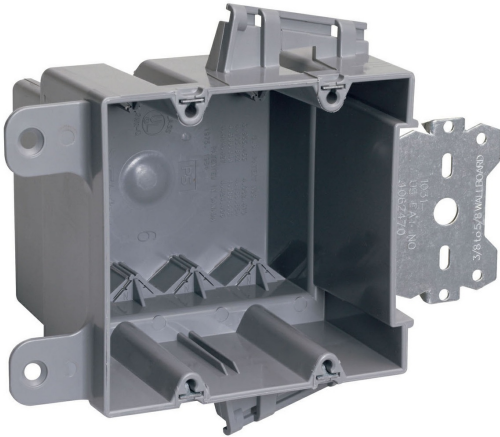

Pass and Seymour
Wood and Steel Stud Bracket Box with Quick/Click
Part No. S235S50AC

Double Gang, Wood and Steel Stud Bracket Box with Quick/Click, 3/8-inch offset for wood and steel stud mounting. Four Auto/Clamps on each end. For use with 3/8-inch to 5/8-inch wallboard. 50 pack.

Features & Benefits

Available in single, two, three, four gang and 4 inch square boxes.

Single gang include Quick/Entry feature.

Unique offset tab assures proper alignment to wall face.

Can be used for steel, aluminum, or wooden studs.

Molded of high-impact thermoplastic.

Two, three and four gang boxes and 4 inch square include exclusive Auto/Clamp feature.

Quick/Click feature offers fast and dependable installation of devices (single, two, three, and four gang).

Available with 3/8 inch offsets.

Can be installed on steel studs with most standard crimping tools in addition to CT1 Crimping Tool.

Specifications

General Info

| | | | |
|-------------------|----------------|--------------------|------------------------|
| Product Line | Pass & Seymour | Color | Gray |
| Country Of Origin | United States | Application Sector | Residential/Commercial |
| Standard | UL listed | | |