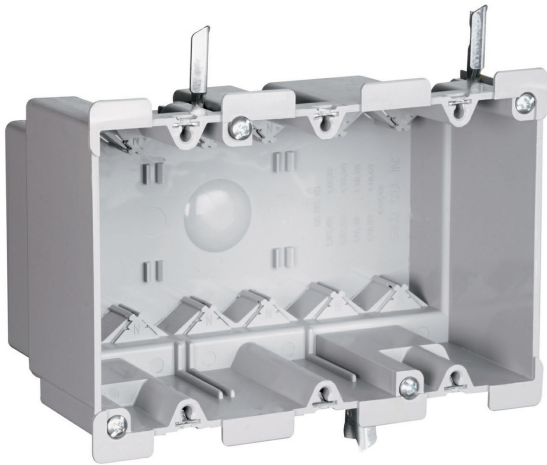

Pass and Seymour  
Old Work Switch and Outlet Box with Quick/Click  
Part No. S352W

Triple Gang, Old Work Switch and Outlet Box with Swing-Bracket for mounting. Adjusts from 1 1/4-inch down to 1/8-inch. Six Auto/Clamps for Each End. 10 pack.

## Features & Benefits

Quick/Click feature secures devices quickly and easily.

Does not strip when over-torqued.

6: Auto/Clamps on each end eliminate the need for separate cable clamps.

Metal swing bracket for quick mounting in existing walls.

Big 52 cubic inch capacity.

Divider plate (LVDIV1, sold separately) used when installing line and low-voltage devices or multiple 277 volt devices in same box.

Easy installation, rectangular cutout.

Swing bracket adjusts from 1 1/4 inch to 1/8 inch.

Durable, impact-resistant thermoplastic box.