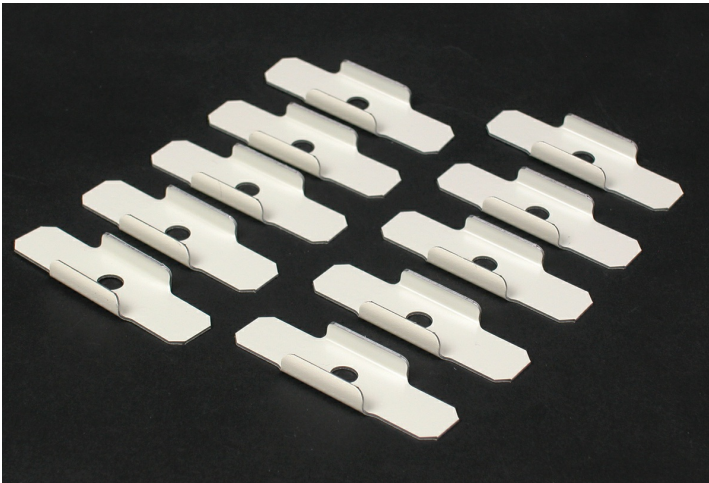

Wiremold  
Wiremold 500/700 Series Supporting Clip Fitting, Ivory  
Part No. V5703

Wiremold 500 Series and 700 Series raceways are ideal for surface mounting small amounts of electrical wiring or communication cables. These rugged raceways offer a low profile appearance which blend with any decor. Available in our exclusive ScuffCoat finish.

## Features & Benefits

Supports lengths of 500 and 700 Series Raceway.

### General Info

Product Line	Wiremold	Color	Ivory
UPC Number	786776189544	Country Of Origin	United States
Application Sector	Commercial	Standard	cULus Listed Surface Metal Raceway: File E41751: Guide RJPR/RJPR7
Type	Raceway		

### Dimensions

Product Width US	2.63 in	Product Weight US	0.21 lb
Product Volume US	0.66 cu in	Product Depth US	0.25 in
Product Height US	1.0 in		