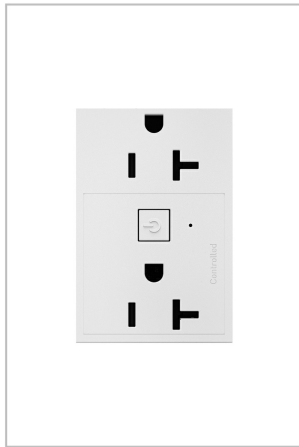

adorne Collection  
adorne® 20A Smart Outlet with Netatmo, Plus-Size, White  
Part No. WNAR203W1

With this 20A smart outlet, take control lamps or small appliances from anywhere. (One outlet is app-controlled, the other is always on.) Monitor and manage energy usage through the app to reduce utility cost and waste. Part of the adorne® with Netatmo solution.

### Dimensions

Product Width US	1.73 in	Product Depth US	1.53 in
Product Height US	4.19 in		