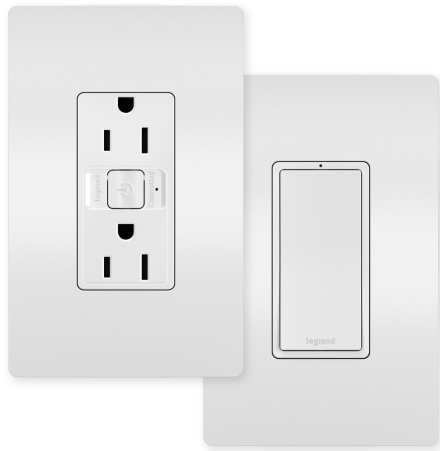

radiant Collection  
radiant® Easy Switched Outlet Kit, White  
Part No. WNREZK15WH

This kit uses a wireless switch to easily add on-wall control of an outlet, then simply flip the switch to control a plugged-in lamp or small appliance.

To start, replace an existing outlet with the kit's radiant® 15A Outlet (wired). Then use the included battery-powered radiant® Wireless Switch to add on-wall control wherever it is desired. The Wireless Switch mounts to any wall or surface – without cutting, wiring or tools – using the provided adhesive. The devices come pre-paired, letting you add switch control in seconds.