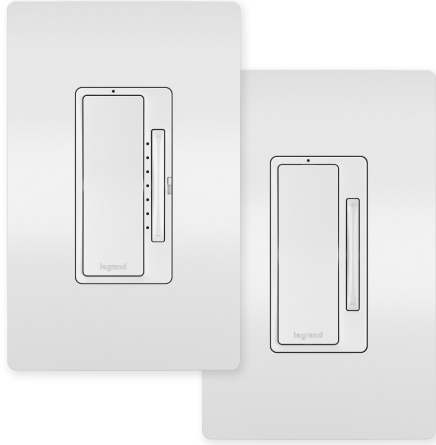

radiant Collection  
radiant® Easy 3-Way Dimmer Kit, White  
Part No. WNREZK50WH

This kit uses a wireless dimmer to easily add control of a light or fixture from a second location, even in rooms or locations currently without 3-way wiring.

Simply replace the existing switch or dimmer with the kit's radiant® Tru-Universal Dimmer (wired), then use the included battery-powered radiant® Wireless Dimmer to add another point of control wherever it is desired. Mount the Wireless Dimmer to any wall or surface – without cutting, wiring or tools – using the provided adhesive. The dimmers come pre-paired to enable multi-location control in seconds.