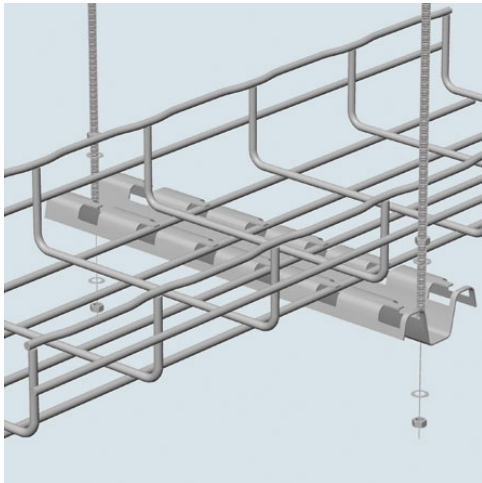

**Cablofil**  
**FAS PROFILE-PREGALV (1D,,2W,,12L) [14300]**  
Part No. 14300

Cablofil Wiremesh Cable Tray concept based upon performance, safety and economy — three qualities which make Cablofil Wiremesh Cable Tray system preferred by installers. Cablofil adapts to the most complex configurations, and its structure gives maximum strength for minimum weight. The ease of creating fittings, carried out on site, as well as the wide range of unique and universal accessories gives complete freedom in routing combined with exceptionally fast installation.

## Features & Benefits

For trapeze hung installations, use 4inch longer profile than tray width. Example: for CF 54/300 tray (12inch) use FAS P400 (16inch). Maximum threaded rod size is 3/8inch. For use with larger sizes of threaded rod, bracket holes must be drilled larger. Patented FAS style attachment secures tray without nuts and bolts. Threaded rods, nuts and washers sold separately.

### General Info

Product Line	Cablofil	Finish	Pre-Galvanized
UPC Number	800388001909	Country Of Origin	China
Type	Supports		

### Dimensions

Product Width US	2.67 in	Product Weight US	0.77 lb
Product Volume US	0.018 cu ft	Product Depth US	11.57 in
Product Height US	1.033 in		