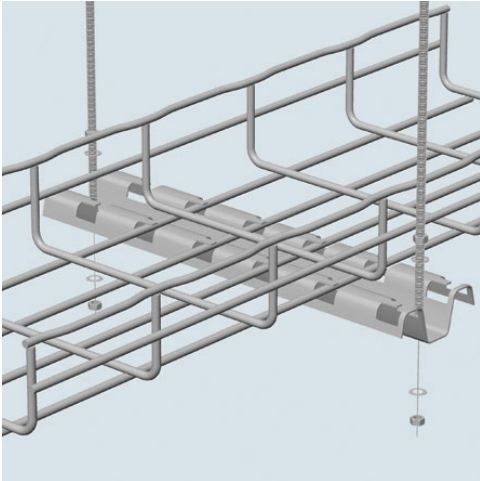

**Cablofil**  
**FAS PROFILE-PREGALV (1D,,2W,,22L) [14550]**  
Part No. 14550

Cablofil Wiremesh Cable Tray concept based upon performance, safety and economy — three qualities which make Cablofil Wiremesh Cable Tray system preferred by installers. Cablofil adapts to the most complex configurations, and its structure gives maximum strength for minimum weight. The ease of creating fittings, carried out on site, as well as the wide range of unique and universal accessories gives complete freedom in routing combined with exceptionally fast installation.

## Features & Benefits

For trapeze hung installations, use 4inch longer profile than tray width. Example: for CF 54/300 tray (12inch) use FAS P400 (16inch). Maximum threaded rod size is 3/8inch. For use with larger sizes of threaded rod, bracket holes must be drilled larger. Patented FAS style attachment secures tray without nuts and bolts. Threaded rods, nuts and washers sold separately.

### Dimensions

Product Width US	2.67 in	Product Weight US	1.43 lb
Product Volume US	0.034 cu ft	Product Depth US	21.42 in
Product Height US	1.033 in		