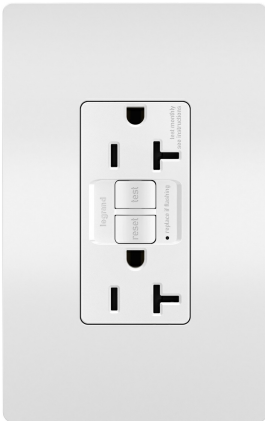

radiant Collection  
radiant® 20A Duplex Self-Test GFCI Receptacles with SafeLock® Protection, White  
Part No. 2097WCCD12

GFCI receptacles from the radiant® Collection self-test automatically every three seconds to ensure reliable protection from shock due to ground fault occurrences. Meeting National Electrical Code requirements for ground fault protection, GFCI receptacles make it easier to recognize and fix trips right where they happen – no more confusion at the breaker box. 20A outlets are ideal for use with larger appliances, as well as to meet regional requirements (Chicago, Canada). GFCI protection is required by code in bathrooms, kitchens, garages, basements, outdoor areas, and for any other outlets found within six feet of a sink or water source. GFCI outlets should always be used when replacing existing GFCI outlets during renovation. Made exclusively for use with screwless Wall Plates from the radiant® Collection, sold separately. Spec-Grade devices are engineered to meet federal specifications for use in commercial installations.