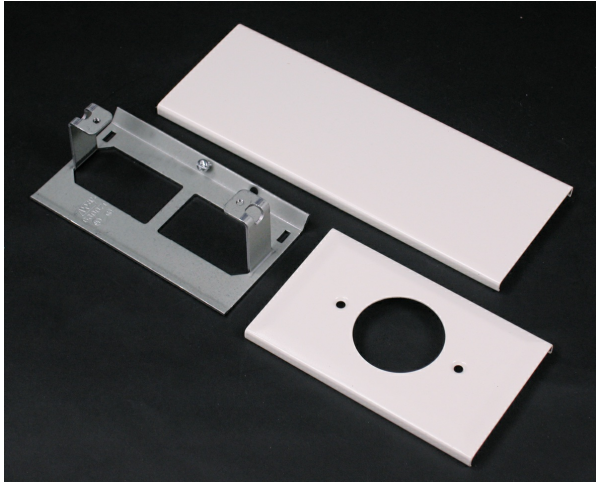

Wiremold
30TP Series Single Receptacle Cover (White)
Part No. 30TP-J-WH

Routing power, data, and A/V – neatly and simply – from up there to down here; that’s what Tele-Power® Poles are all about. Their sole purpose is to get the business end of your wire and cabling needs down to your workstation, equipment, or modular furniture. Specifically, in away-from-the-wall locations in open commercial office areas, schools, labs, stores and other sites. Whatever power, data, or A/V wiring you need to bring down to the desk, workstation, or cash registers, Wiremold Tele-Power Poles handle all of your needs effortlessly. For modular office furniture – our poles easily provide the hook up to feed office partitions. The poles are also available with specialized electrical circuits such as dedicated/isolated ground. Vertical drop poles give you the flexibility and capacity to devote both sides of the pole for single or dual service feeds. Legrand/Wiremold offers the broadest selection of open space solutions. With standard, custom and configurable products, you can rest assured that the right solution is readily available and adaptable to your current and future work environments.

Features & Benefits

Add power receptacles or devices to existing modular Tele-Power Poles. Includes one receptacle mounting bracket. Face diameter of single receptacle: 1.38" -1.40" (35mm - 36mm).

Specifications