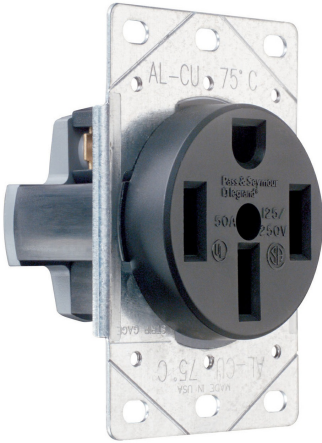

Pass and Seymour
50 Amp 125/250V NEMA 14-50R Flush Mount Electrical Outlet for Ranges / Dryers / EV Chargers
 Part No. 3894

A durable solution that provides 50A 125/250V NEMA 14-50R power access for ranges, dryers and electric vehicle (EV) chargers. A single, flush-mount, straight-blade receptacle. 3-Pole, 4-Wire.

Features & Benefits

Provides 50A 125/250V power access for ranges, dryers, EV chargers and more; NEMA compliant.	Quality Materials.
Durability.	Time-tested Design.

Specifications

General Info

Product Line	Pass & Seymour	Country Of Origin	China
--------------	----------------	-------------------	-------

Dimensions

Product Width US	2.5 in	Product Depth US	2.2 in
------------------	--------	------------------	--------

Listing Agencies / 3rd Party Agencies

CSA Listed	Yes	cULus Listed	Yes
------------	-----	--------------	-----