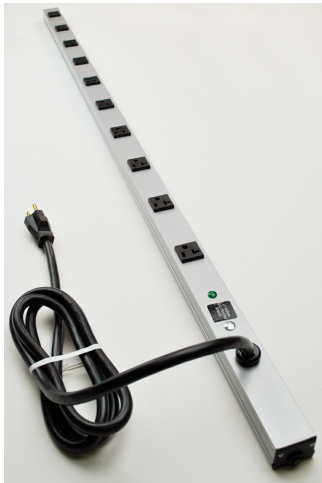

Wiremold  
CabinetMate Plug-In Outlet Center Unit / 120V/20A/48 long/10 O/L /6' cord  
Part No. 4810ULBC20R

Ten 20A outlets with t-slots, 6' (1.8m) cord. Length 48" (1.2m). Receptacle center-to-center 4" (101mm). 20 Amp unit with a 20A resettable circuit breaker.

## Features & Benefits

Ten 20A outlets with t-slots, 6' (1.8m) cord. Length 48" (1.2m). Receptacle center-to-center 4" (101mm). 20 Amp unit with a 20A resettable circuit breaker.

### Dimensions

Product Width US	1.5 in	Product Length US	48.0 in
------------------	--------	-------------------	---------