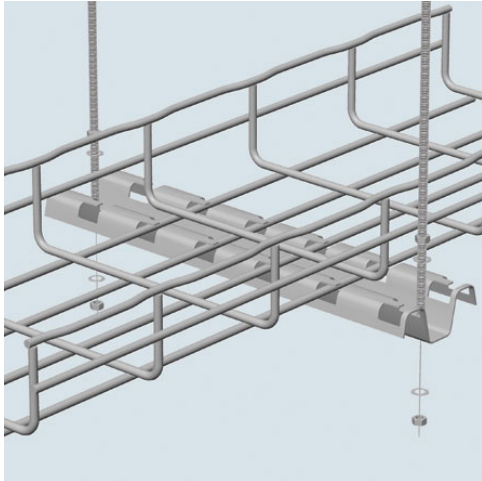

Cablofil
FAS PROFILE-BLACK (1D,,2W,,16L) [941156]
Part No. 941156

Cablofil Wiremesh Cable Tray concept based upon performance, safety and economy; three qualities which make Cablofil Wiremesh Cable Tray system preferred by installers. Cablofil adapts to the most complex configurations, and its structure gives maximum strength for minimum weight. The ease of creating fittings, carried out on site, as well as the wide range of unique and universal accessories gives complete freedom in routing combined with exceptionally fast installation.

Features & Benefits

For trapeze hung installations, use 4inch longer profile than tray width. Example: for CF 54/300 tray (12inch) use FAS P400 (16inch). Maximum threaded rod size is 3/8inch. For use with larger sizes of threaded rod, bracket holes must be drilled larger. Patented FAS style attachment secures tray without nuts and bolts. Threaded rods, nuts and washers sold separately.

Specifications

General Info

Product Line	Cablofil	Finish	Custom Painted
UPC Number	800388009530	Country Of Origin	China
Type	Supports		

Dimensions

Product Width US	2.67 in	Product Weight US	1.03 lb
Product Volume US	0.025 cu ft	Product Depth US	15.51 in
Product Height US	1.033 in		